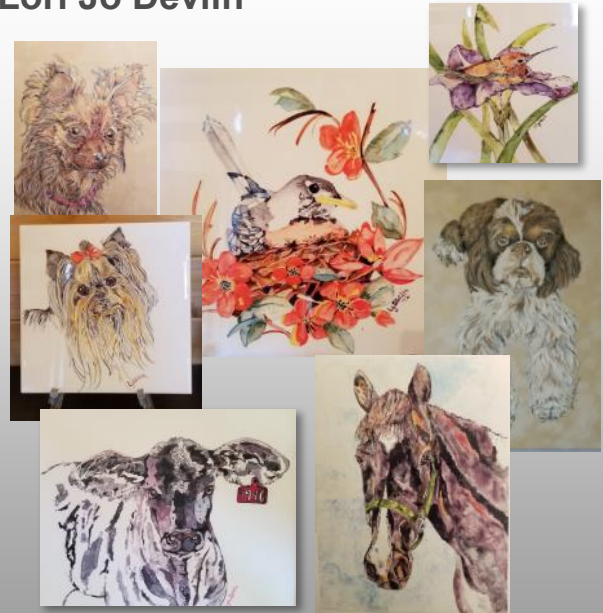

# Members Spotlight

Wood Carving  
Tamara Hinck

minihorseteacher@exede.net  
Studio # 5

Mixed Media  
Lori Jo Devlin

www.facebook.com/Loris-Art-from-my-heart-1537505166479500  
Studio # 2

Stained Glass  
Marcy Anholt